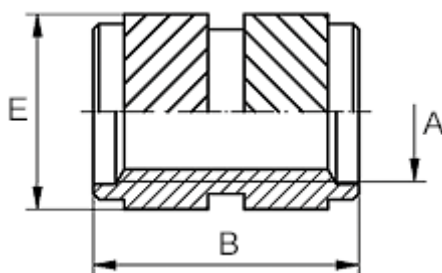

Data Sheet

Article number: 12864000025800

Description: KLEE coil 864 000 025.800
M2,5 Brass

Measures

Female thread A	= M2,5
Length B	= 5.8
Min distance to edge	= 1.8
Outer diameter E	= 4.6
Recommended bore diameter $W +0.1$	= 4.0